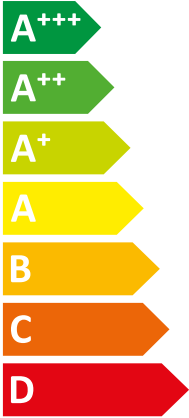

ENERG
енергия · ενεργεια

VWL 105/7.2 AS 230V S3 + VWL

I Vaillant

II 108/7.2 IS

A++

A

Two icons showing sound power levels. The top icon shows a speaker inside a house with the value 41 dB. The bottom icon shows a speaker outside a house with the value 63 dB.

A legend for power consumption in kW, shown as a vertical list of three colored squares: dark blue (8 kW), medium blue (8 kW), and light blue (7 kW).

ENERG
енергия · ενέργεια

VWL 105/7.2 AS 230V S3 + VWL

| Vaillant

|| 108/7.2 IS C2

A++

A

Two icons showing sound power levels. The top icon shows a speaker inside a house with the text "41 dB". The bottom icon shows a speaker outside a house with the text "63 dB".

A legend for power consumption in kW, shown as a vertical list of three colored squares: dark blue for "8 kW", medium blue for "8 kW", and light blue for "7 kW".

ENERG

енергия · ενεργεια

VWL 105/7.2 AS 230V S3 + VWL