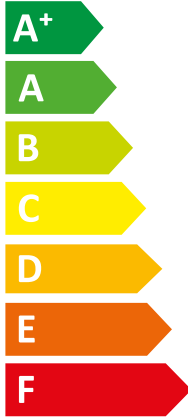

ENERG
енергия · ενεργεια

VWL 105/7.2 AS 230V S3 + VWL

I Vaillant

II 108/7.2 IS

A++

A

Two icons showing sound power levels. The top icon shows a speaker inside a house with the value 41 dB. The bottom icon shows a speaker outside a house with the value 63 dB.

A legend for power consumption in kW, shown as a vertical list of three colored squares: dark blue (8 kW), medium blue (8 kW), and light blue (7 kW).

ENERG
енергия · ενέργεια

VWL 105/7.2 AS 230V S3 + VWL

| Vaillant

|| 108/7.2 IS C2

A++

A

Two icons showing sound power levels. The top icon shows a speaker inside a house with the text "41 dB". The bottom icon shows a speaker outside a house with the text "63 dB".

A legend for power consumption in kW, shown as a vertical list of three colored squares: dark blue for "8 kW", medium blue for "8 kW", and light blue for "7 kW".

ENERG

енергия · ενεργεια

VWL 105/7.2 AS 230V S3 + VWL