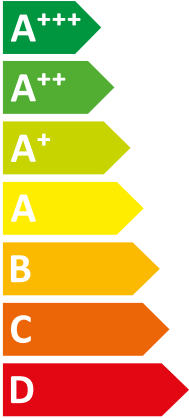

**ENERG**  
енергия · ενέργεια

VWL 45/7.2 AS 230V S3 + VWL

Vaillant

108/7.2 IS

**A++**

**A**

Two icons showing sound power levels. The top icon shows a speaker inside a house with the text "41 dB". The bottom icon shows a speaker outside a house with the text "63 dB".

A legend for power consumption in kW, shown as a map of Europe. It includes three categories: 4 kW (dark blue), 5 kW (medium blue), and 4 kW (light blue).

**ENERG**  
енергия · ενεργεια

VWL 45/7.2 AS 230V S3 + VWL

I Vaillant

II 108/7.2 IS C2

**A++**

**A**

Two icons showing sound power levels. The top icon shows a speaker inside a house with the value 41 dB. The bottom icon shows a speaker outside a house with the value 63 dB.

A legend for power consumption in kW, shown as a vertical list of three colored squares with corresponding values: a dark blue square for 4 kW, a medium blue square for 5 kW, and a light blue square for 4 kW.