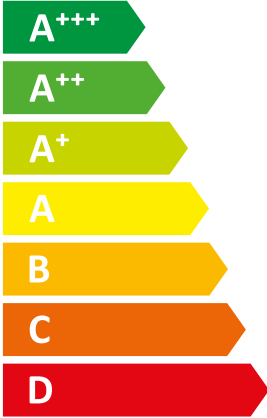

A++

A+++

38 dB

63 dB