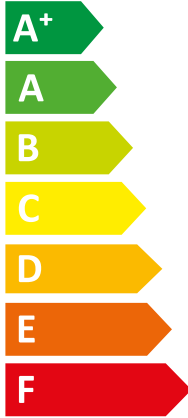

**ENERG**  
енергия · ενέργεια

VWL 45/7.2 AS 230V S3 + VWL

Vaillant

108/7.2 IS

**A++**

**A**

Two icons showing sound power levels. The top icon shows a speaker inside a house with the text "41 dB". The bottom icon shows a speaker outside a house with the text "63 dB".

A legend for power consumption in kW, shown as a map of Europe. It includes three categories: 4 kW (dark blue), 5 kW (medium blue), and 4 kW (light blue).

**ENERG**  
енергия · ενεργεια

VWL 45/7.2 AS 230V S3 + VWL

I Vaillant

II 108/7.2 IS C2

**A++**

**A**

Two icons showing sound power levels. The top icon shows a speaker inside a house with the value 41 dB. The bottom icon shows a speaker outside a house with the value 63 dB.

A legend for power consumption in kW, shown as a vertical list of three colored squares with corresponding values: a dark blue square for 4 kW, a medium blue square for 5 kW, and a light blue square for 4 kW.