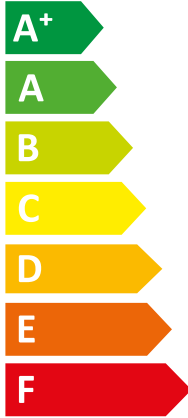

**ENERG**  
енергия · ενεργεια

VWL 85/7.2 AS 230V S3 + VWL

I Vaillant

II 108/7.2 IS

**A++**

**A**

41 dB  
63 dB

- 8 kW
- 8 kW
- 7 kW

**ENERG**  
енергия · ενεργεια

VWL 85/7.2 AS 230V S3 + VWL

| Vaillant

|| 108/7.2 IS C2

**A++**

**A**

Two icons showing sound power levels. The top icon shows a speaker inside a house with the value 41 dB. The bottom icon shows a speaker outside a house with the value 63 dB.

A legend for power consumption in kW, shown as a blue rounded rectangle containing three items: a dark blue square for 8 kW, a medium blue square for 8 kW, and a light blue square for 7 kW.

# ENERG

енергия · ενεργεια

VWL 85/7.2 AS 230V S3 + VWL

I Vaillant

II 107/7.2 IS

55°C

35°C

A++