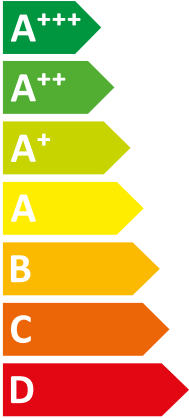

**ENERG**  
енергия · ενεργεια

VWL 85/7.2 AS 230V S3 + VWL

I Vaillant

II 108/7.2 IS

**A++**

**A**

41 dB  
63 dB

- 8 kW
- 8 kW
- 7 kW

**ENERG**  
енергия · ενεργεια

VWL 85/7.2 AS 230V S3 + VWL

| Vaillant

|| 108/7.2 IS C2

**A++**

**A**

Two icons showing sound power levels. The top icon shows a speaker inside a house with the value 41 dB. The bottom icon shows a speaker outside a house with the value 63 dB.

A legend for power consumption in kW, shown as a blue rounded rectangle containing three items: a dark blue square for 8 kW, a medium blue square for 8 kW, and a light blue square for 7 kW.

# ENERG

енергия · ενεργεια

VWL 85/7.2 AS 230V S3 + VWL

I Vaillant

II 107/7.2 IS

55°C

35°C

A++