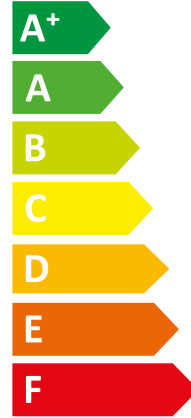

**ENERG**  
енергия · ενεργεια

VWL 85/7.2 AS 230V S3 + VWL

I Vaillant

II 108/7.2 IS

**A++**

**A**

41 dB  
63 dB

- 8 kW
- 8 kW
- 7 kW

**ENERG**  
енергия · ενεργεια

VWL 85/7.2 AS 230V S3 + VWL

| Vaillant

|| 108/7.2 IS C2

**A++**

**A**

Two icons showing sound power levels. The top icon shows a speaker inside a house with the value 41 dB. The bottom icon shows a speaker outside a house with the value 63 dB.

A legend for power consumption in kW, shown as a blue rounded rectangle containing three items: a dark blue square for 8 kW, a medium blue square for 8 kW, and a light blue square for 7 kW.

# ENERG

енергия · ενεργεια

VWL 85/7.2 AS 230V S3 + VWL

I Vaillant

II 107/7.2 IS

55°C

35°C

A++