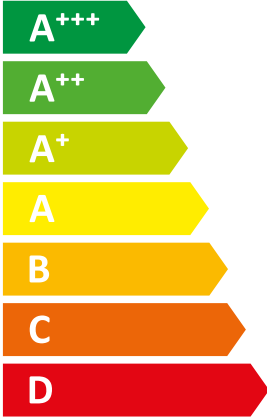

**ENERG**  
енергия · ενεργεια

VWL 85/7.2 AS 230V S3 + VWL

I Vaillant

II 108/7.2 IS

**A++**

**A**

41 dB  
63 dB

- 8 kW
- 8 kW
- 7 kW

**ENERG**  
енергия · ενεργεια

VWL 85/7.2 AS 230V S3 + VWL

| Vaillant

|| 108/7.2 IS C2

**A++**

**A**

Two icons showing sound power levels. The top icon shows a speaker inside a house with the value 41 dB. The bottom icon shows a speaker outside a house with the value 63 dB.

A legend for power consumption in kW, shown as a blue rounded rectangle containing three items: a dark blue square for 8 kW, a medium blue square for 8 kW, and a light blue square for 7 kW.

# ENERG

енергия · ενεργεια

VWL 85/7.2 AS 230V S3 + VWL

I Vaillant

II 107/7.2 IS

55°C

35°C

A++