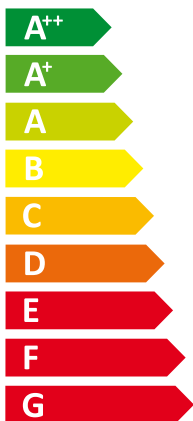

ENERG

енергия · ενεργεια

Y IJA
IE IA

I Vaillant

II VWL 39/5 230V

A⁺⁺

A

Two icons showing sound power levels. The top icon shows a speaker inside a house with the value 49 dB. The bottom icon shows a speaker outside a house with the value 51 dB.

A legend for power consumption in kW, shown in a rounded rectangle. It contains three entries: a dark blue square for 3 kW, a medium blue square for 4 kW, and a light blue square for 4 kW.

2015

811/2013

Two icons showing sound power levels. The top icon shows a speaker inside a house with the value 49 dB. The bottom icon shows a speaker outside a house with the value 51 dB.

A legend box with three entries: a dark blue square for 5 kW, a medium blue square for 5 kW, and a light blue square for 4 kW.

A legend for power consumption with three colored squares: dark blue for "6 kW", medium blue for "6 kW", and light blue for "4 kW".

2015

811/2013

0020267704_00