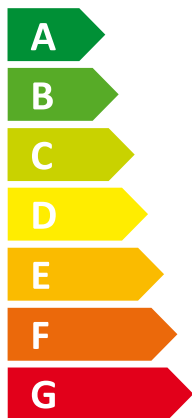

ENERG

енергия · ενεργεια

Y IJA
IE IA

I Vaillant

II VWL 39/5 230V

A⁺⁺

A

Two icons showing sound power levels. The top icon shows a speaker inside a house with the value 49 dB. The bottom icon shows a speaker outside a house with the value 51 dB.

A legend for power consumption in kW, shown in a rounded rectangle. It contains three entries: a dark blue square for 3 kW, a medium blue square for 4 kW, and a light blue square for 4 kW.

2015

811/2013

Two icons showing sound power levels. The top icon shows a speaker inside a house with the value 49 dB. The bottom icon shows a speaker outside a house with the value 51 dB.

A legend box with three entries: a dark blue square for 5 kW, a medium blue square for 5 kW, and a light blue square for 4 kW.

A legend for power consumption with three colored squares: dark blue for "6 kW", medium blue for "6 kW", and light blue for "4 kW".

2015

811/2013

0020267704_00