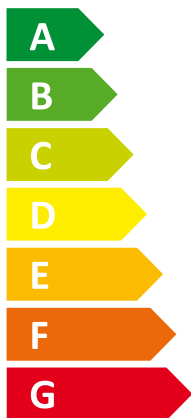

ENERG

енергия · ενεργεια

Y IJA
IE IA

I Vaillant

II VWL 39/5 230V

A⁺⁺

A

Two icons showing sound power levels. The top icon shows a speaker inside a house with the value 49 dB. The bottom icon shows a speaker outside a house with the value 51 dB.

Two icons showing sound power levels. The top icon shows a speaker inside a house with the value 49 dB. The bottom icon shows a speaker outside a house with the value 51 dB.

A legend box with three entries: a dark blue square for 5 kW, a medium blue square for 5 kW, and a light blue square for 4 kW.

ENERG

енергия · ενεργεια

Y IJA
IE IA

I Vaillant

II VWL 79/5 230V

A⁺⁺

A

Two icons showing sound power level. The top icon shows a speaker inside a house with the text "50 dB". The bottom icon shows a speaker outside a house with the text "48 dB".

A legend for power consumption with three colored squares: dark blue for "6 kW", medium blue for "6 kW", and light blue for "4 kW".

2015

811/2013

0020267704_00