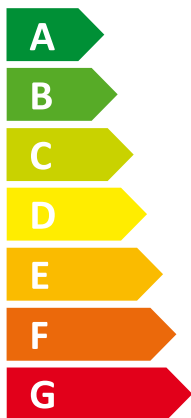

A

Two icons showing sound power levels. The top icon shows a speaker inside a house with the value 49 dB. The bottom icon shows a speaker outside a house with the value 51 dB.