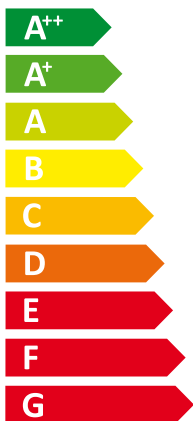

ENERG

енергия · ενεργεια

Y IJA
IE IA

I Vaillant

II VWL 39/5 230V

A⁺⁺

A

Two icons showing sound power levels. The top icon shows a speaker inside a house with the value 49 dB. The bottom icon shows a speaker outside a house with the value 51 dB.

Two icons showing sound power levels. The top icon shows a speaker inside a house with the value 49 dB. The bottom icon shows a speaker outside a house with the value 51 dB.

A legend box with three entries: a dark blue square for 5 kW, a medium blue square for 5 kW, and a light blue square for 4 kW.

ENERG

енергия · ενεργεια

Y IJA
IE IA

I Vaillant

II VWL 79/5 230V

A⁺⁺

A

Two icons showing sound power level. The top icon shows a speaker inside a house with the text "50 dB". The bottom icon shows a speaker outside a house with the text "48 dB".

A legend for power consumption with three colored squares: dark blue for "6 kW", medium blue for "6 kW", and light blue for "4 kW".

2015

811/2013

0020267704_00