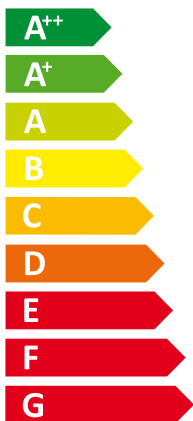

ENERG

енергия · ενεργεια

Y IJA
IE IA

I Vaillant

II VWL 59/5 230V

A⁺⁺

A

Two icons showing sound power levels. The top icon shows a speaker inside a house with the value 49 dB. The bottom icon shows a speaker outside a house with the value 51 dB.

A legend box with three entries: a dark blue square for 5 kW, a medium blue square for 5 kW, and a light blue square for 4 kW.